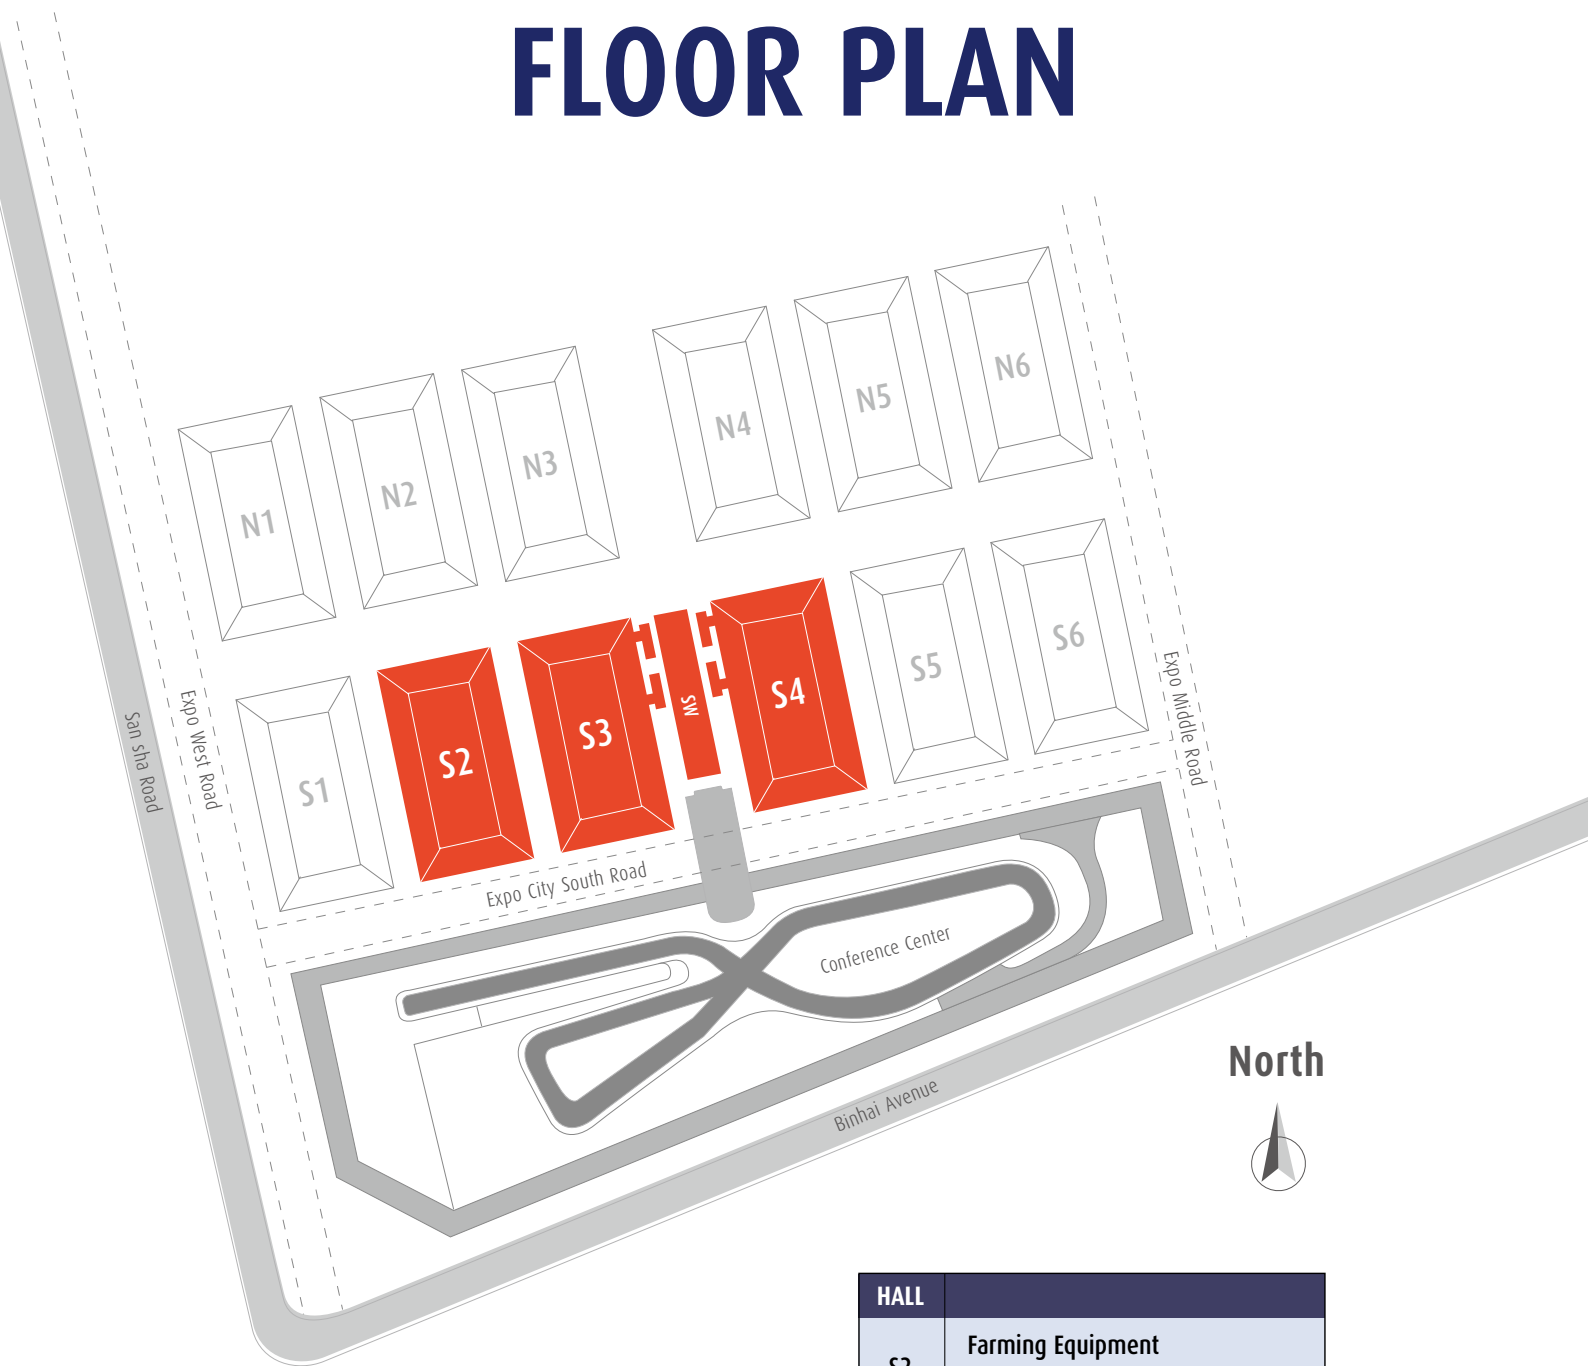

VIV Qingdao 2020 FLOOR PLAN

Qingdao Cosmopolitan Exposition

No.3399 Sansha Road The West Coast New Area
(Huangdao District)
Qingdao Shandong Province, China

请带我去：青岛世界博览城
具体地址：山东省青岛市西海岸新区
(黄岛) 三沙路3399号

HALL	
S2	Farming Equipment
	Comprehensive Equipment
S3	Feed & Feed Additives
	Feed Milling Equipment
	Farming Equipment
SW	Comprehensive Equipment
	Outdoor Exhibition Area
S4	Animal Health
	Feed Additives
	Food Service